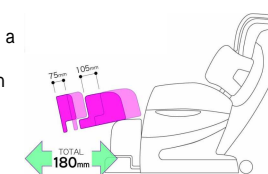

【New Feature】Perfect Fit Footrest

A 2 step slide mechanism ensures a massage in a comfortable position even for people of large build.