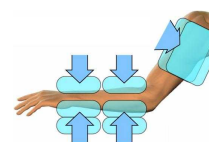

<Proprietary Feature> Total Arm Massage

By simultaneously operating the arm and shoulder massage, a total arm air massage can be realised, kneading and relieving fatigue of the arm.