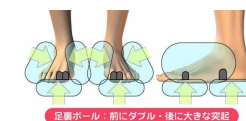

【New Feature】Sole Pressure Balls

The sole pressure balls stimulate and massage the toe joints and the arch of the foot.