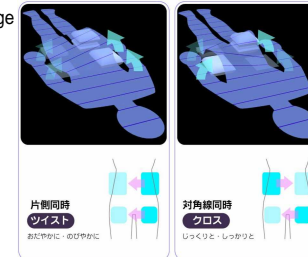

【New Feature】Twist Massage

A twist massage is realised by simultaneously enlarging the hip/waist airbags on one side, or by simultaneously enlarging them in a diagonal line.