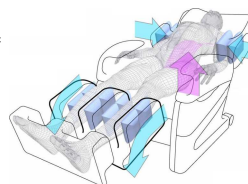

【New Feature】Total Body Stretch

The shoulder airbags sandwich and hold the area around the shoulders, while the calf airbags grip and stretch the calves. The knead balls then roll the waist, creating a 'total body stretch' experience.