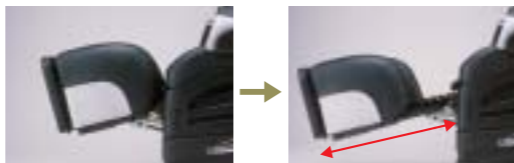

Motor-driven sliding foot-rest

Motor-driven foot-rest can slide back and forth in a range of approx. 180 mm. Adjust it at the optimum position when using the chair.