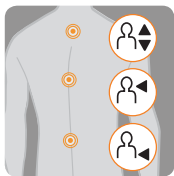

3 INVIGORATING AUTO-MASSAGE PROGRAMS

Choose from three 15-minute massage programs, all tailored to your back needs. Get a great total-back massage, or focus your massage on your upper or lower back.