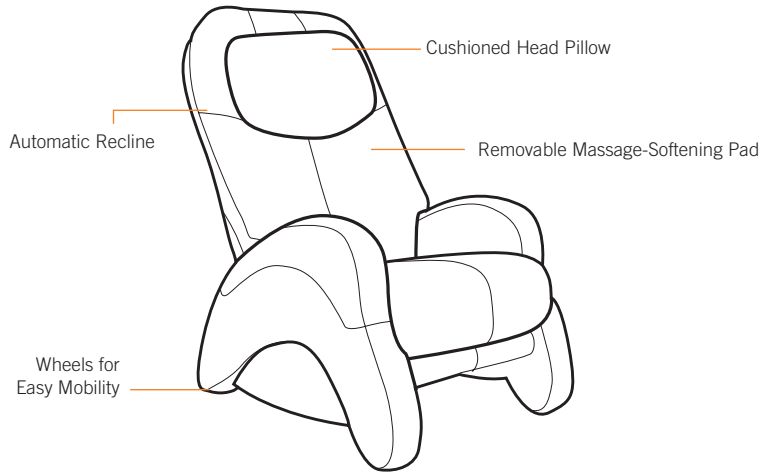

Esprit Collection:
Eclipse

Welcome to the perfect fit for your body, budget, schedule and style.

The Human Touch® Eclipse is not your grandfather's old massage chair (as much as he wishes it were). In just 15 minutes per day, this stylish, technologically advanced chair expertly melts away the tension and stress of everyday life, alleviating pain, improving relaxation and soothing sore muscles.

Grab a seat and let the patented human touch massage system™ do what it does best—replicate the therapeutic techniques used by back and spinal care professionals. The Eclipse follows the contour of the spine to provide a targeted, effective massage once available only in chairs twice its cost. While it may not cost a fortune, its SofSuede upholstery looks and feels like a million bucks. So discover the Eclipse and enjoy a beautiful massage from a beautiful chair.

More Features For More Comfort

MESSAGE CONTROLLER – It's all at your fingertips

DIMENSIONS

Model number:
 PM-300-100-001 (Black)
 PM-300-100-002 (Cashew)
 1-Year Limited Warranty

Features your couch can only dream of

Use the Partial and Position buttons to target your massage to a specific area, then choose from three stationary massage modes.

REMOVABLE MESSAGE-SOFTENING PAD

Need a deep, penetrating massage to soothe aching muscles? Or maybe just a light, invigorating massage? Easily control your massage intensity with the removable massage-softening pad.