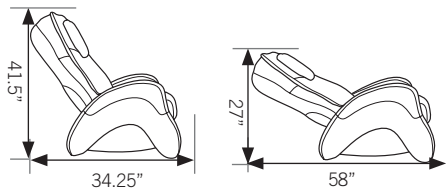

More Features For More Comfort

MESSAGE CONTROLLER – It's all at your fingertips

DIMENSIONS

Model number:
 PM-300-100-001 (Black)
 PM-300-100-002 (Cashew)
 1-Year Limited Warranty

Features your couch can only dream of