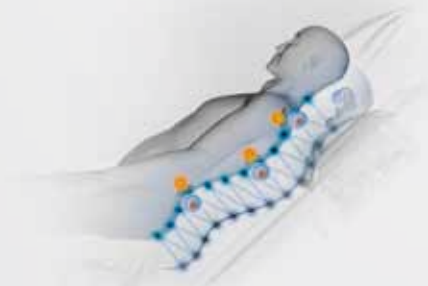

HOT STONE: RELAXATION THROUGH WARMTH

Our premium model gets its name from the traditional Chinese hot stone treatment where hot stones are placed on the body: Warming* massage heads ensure your muscles relax completely. Take a seat and enjoy a refreshing wellness treatment for the body and soul.

*Heat can be switched off

Warming massage heads for comprehensive relaxation

HOT STONE MASSAGE

SHIATSU MASSAGE

SWEDISH MASSAGE

NECK MASSAGE

AUTOMATIC BODY SCAN

The Real Pro Hot Stone has an automatic body scan mode. It uses a grid of pressure sensors to detect your size and the position of your shoulders and spinal column and adjust itself accordingly. This gives you an individual massage exactly where you want it.

TRADITIONAL MASSAGE STYLES

Like a real masseur, the Real Pro Hot Stone masters not only hot stone treatment, but also all traditional techniques. Whether it is shiatsu, deep, neck, shoulder, back or Junetsu massage, the variety guarantees you a range of relaxation that is always tailored to your specific needs.

A PAMPER PROGRAM ALL OF YOUR OWN

You can also put together your own individual pamper massage and enjoy it again and again thanks to a handy save function. Maybe you fancy a relaxing neck and back treatment followed by a deep massage. The Real Pro Hot Stone makes your wishes come true and offers perfect relaxation.